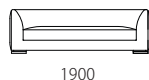

Size pattern

220両肘

W2200 D920 H650 SH400

190両肘

W1900 D920 H650 SH400

185片肘

W1850 D920 H650 SH400

160片肘