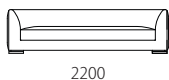

Size pattern

220両肘

W2200 D920 H650 SH400

190両肘

W1900 D920 H650 SH400

185片肘

W1850 D920 H650 SH400

160片肘