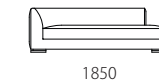

185カウチ

W1850 D920 H650 SH400