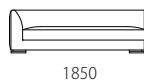

Size pattern

220両肘

W2200 D920 H650 SH400

190両肘

W1900 D920 H650 SH400

185片肘

W1850 D920 H650 SH400

160片肘